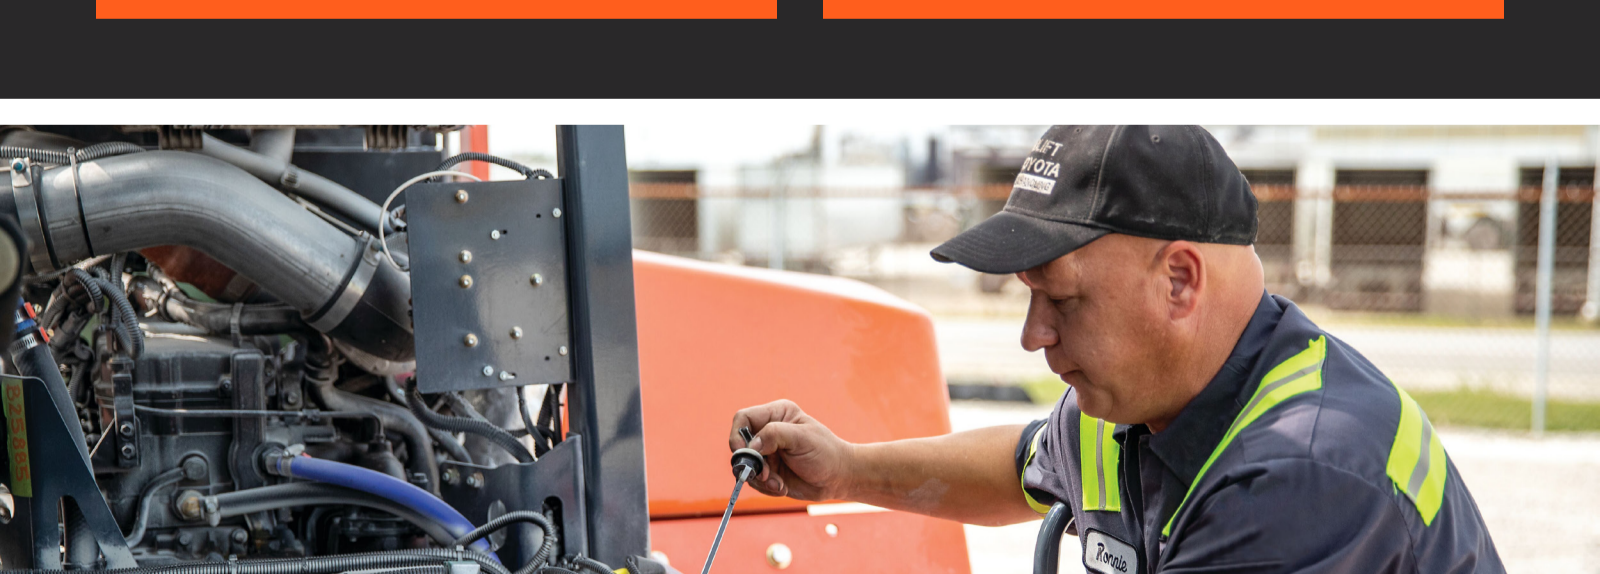

[Find More Parts](#)

[Order Your Forks](#)