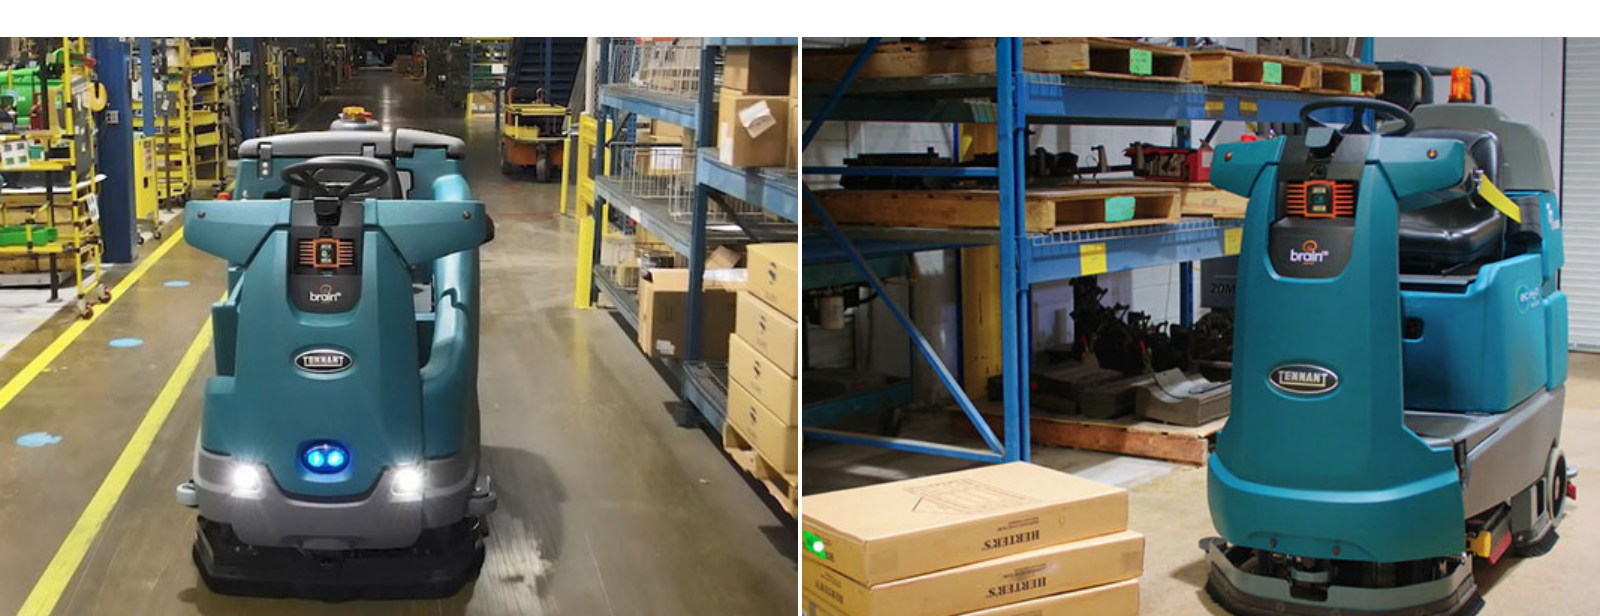

With Toyota Automated Guided Vehicles (AGVs)

Toyota provides advanced vehicles that can lift, pull, carry, and place everything from pallets to fully assembled products. Utilizing onboard software or magnetic tape technology, their automated carts, forklifts, tugs, and other machines follow predetermined routes, learn your facility, avoid obstacles, and react to the environment.

[Watch Toyota Automated Guided Carts in Action](#)

Keep Your Operation Clean with Minimal Input

Using Tennant autonomous floor scrubbers

Ensure consistent, streak free floor cleaning with Tennant autonomous robotic floor scrubbers. They are designed to be completely independent, working without human operators, avoiding people and obstacles, and cleaning facilities around the clock. These scrubbers are the perfect solution for overcoming labor shortages!