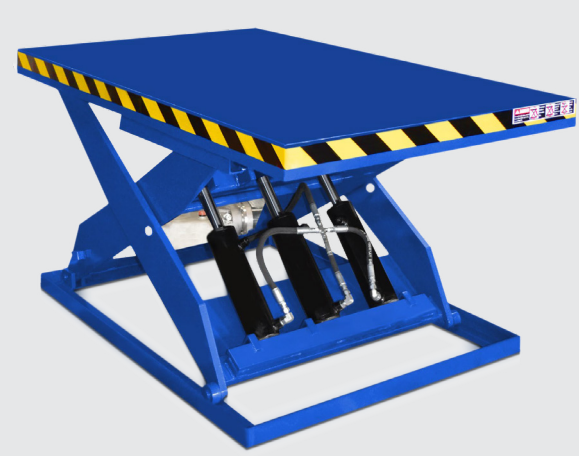

## Power Up Your Productivity

Great deal on Toyota electric pallet jack with RoyPow lithium battery package

We're offering the Toyota electric walkie pallet jack and RoyPow lithium battery system for a special low price! These batteries are maintenance free, can be opportunity charged during lunch or breaks, and last over three times longer than lead acid options.

Toyota electric walkie pallet jacks make moving product easy with a capacity of 4,500 lb, speed of 3.6 MPH, and the ability to maneuver in tight spaces.

[Choose this Pallet Jack](#)

[Schedule a Demo](#)