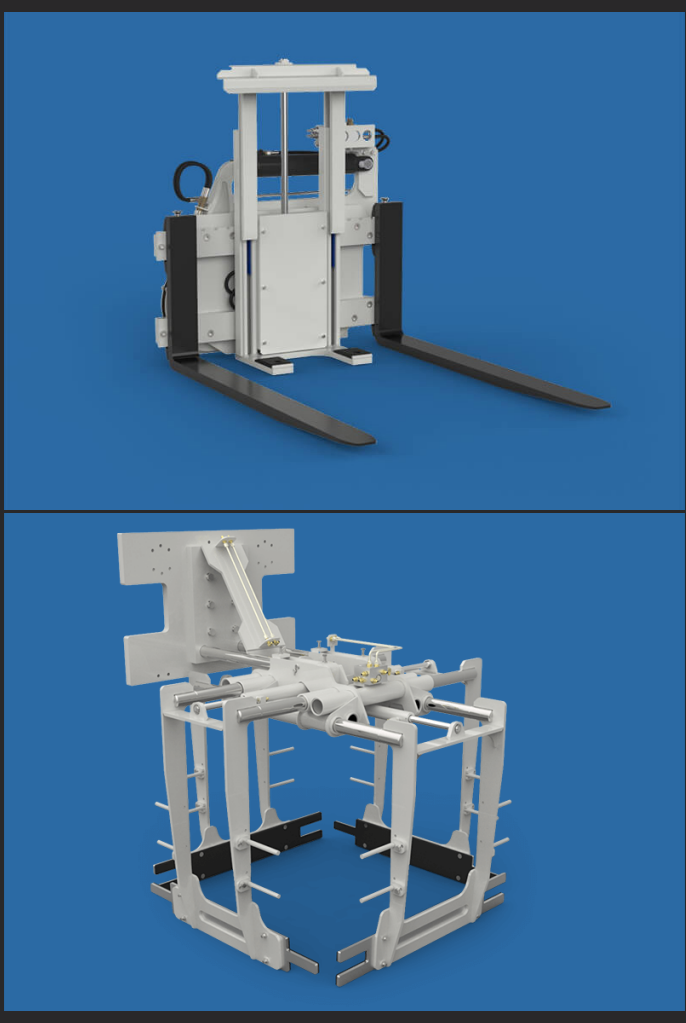

Fast Response for Emergency Repairs

We come to you to reduce downtime

Our team has 20 mobile technicians throughout Western New York, and our average response time for emergency service is only 1.5 hours.

[Find Your Services](#)

[Request Emergency Service](#)

MORE FROM JIT TOYOTA-LIFT

[PARTS](#)

[USED EQUIPMENT](#)

[See Reviews from Our Customers](#)